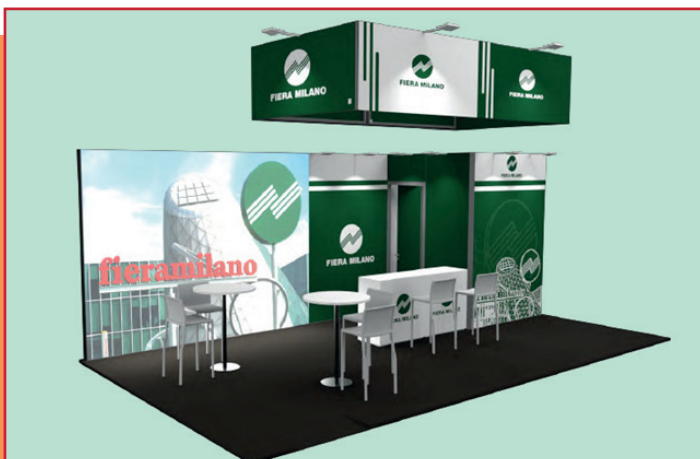

Graphics
 - wall: 7x3 m
 - storage cabinet: 4x3 m
 - desk: 1x1 m
 - banner: 8x1 m

€ 238,00 / sqm

Premium D

PREMIUM D

da 36 sqm

- walls in WEP (recycled plastic material) h 3 m - white
- platform h 4 cm
- lightbox 4x3 m
- 2 desks
- 6 stools
- 2 high tables
- 1 waste-paper basket
- 1 coat rack
- 2 multi-sockets
- 8 spotlights
- 6 spotlights with arm